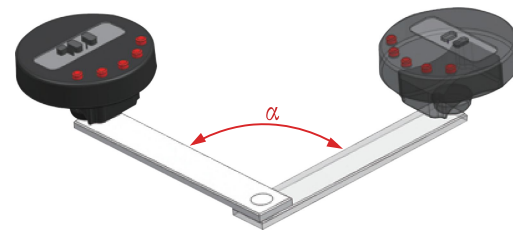

DIGITAL ANGLE METER CODE 2177-121

- Clockwise and counter-clockwise operation
- 9 target torque values can be set, with audible and visible alarm:
 - Green LED light on and buzzer sounds when torque value is 80%~99.5% of target torque
 - Both green and red LED light on and buzzer sounds when torque value is over 99.5% of target torque
- Memory of 250 results, can upload to the computer
- Back with magnet
- Power off in 2 minutes automatically

measurement of angle rotation in any direction (gyro technique)

SPECIFICATION

Display range	0~999°
Setting range	1~360° (increment 1°)
Resolution	0.1°
Accuracy	±2° for 90° rotation @30°/sec
Power supply	2×1.5V AAA batteries
Dimension	58×58×41mm
Weight	70g